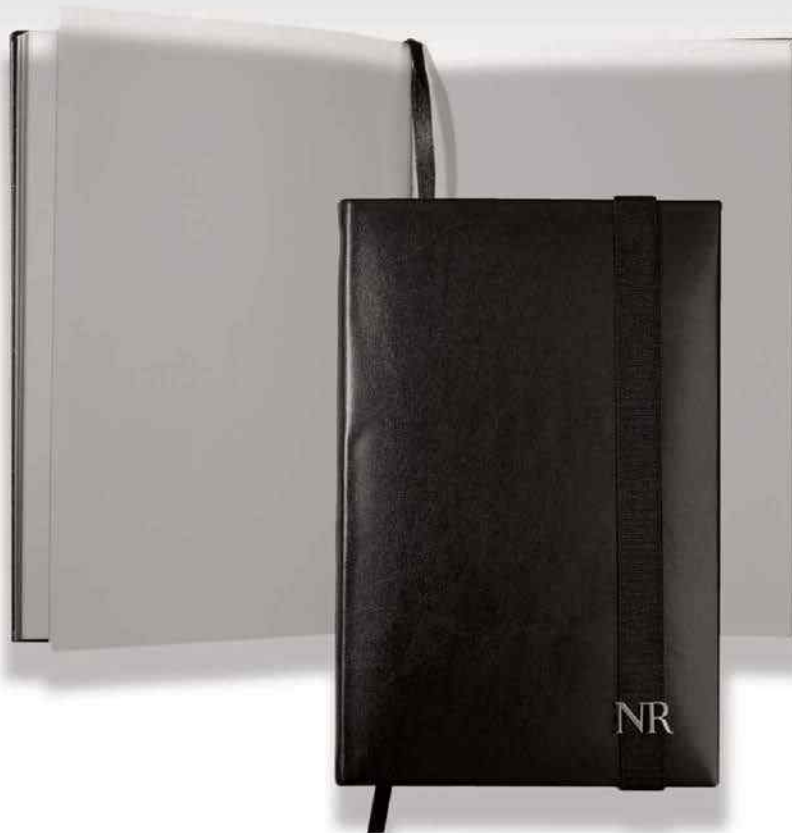

B

A RDM501
A5 Folder